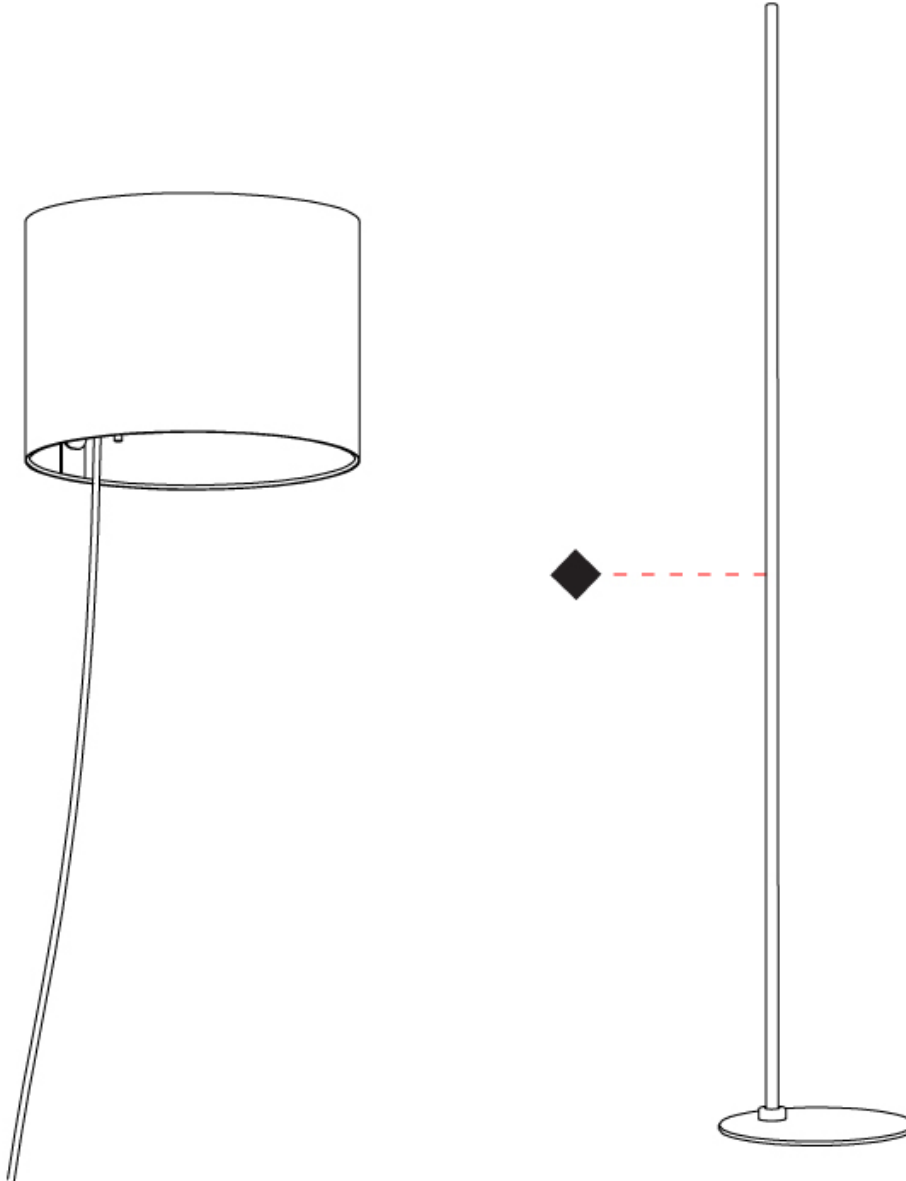

TWAIN PORTABLE

D94044-

PROJECT

TYPE

SPECIFIER

QUANTITY

DATE

D