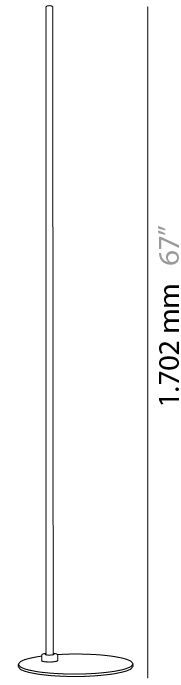

Ø250 mm 9 ¹³/₁₆"

180 mm 7 ¹/₁₆"